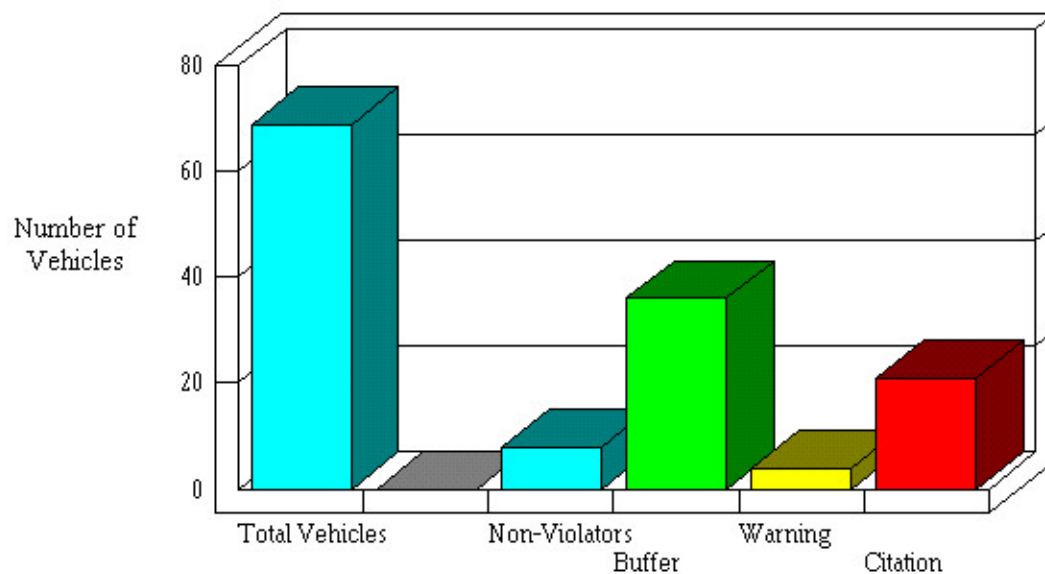

ALBUQUERQUE POLICE DEPARTMENT

AUTO - TRAX

Graphs & Charts

Daily Department Survey Results for 6/9/97

- DMV/Citations
- Records
- Court
- Forms/Reports
- Administration

Close Graph Print Graph

- Suspend
- End